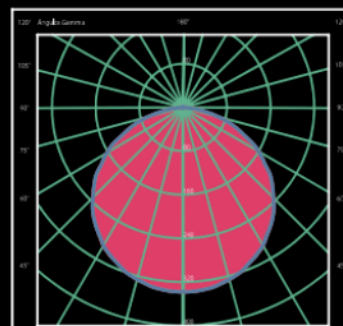

Grow The Jungle The Jackson LITE 250W Lampa LED Grow Dimmable SMD Samsung

Ref: JACKSON250LT

Datos sujetos a cambios. April 2023

⚡ Electric features

Power	251W
Tolerance of power	10%
Voltage	100-240V AC
Input current	1,14A
Power factor	>0,95
Frequency	50/60 Hz
Voltage of PCB	<60V SELV
Equivalent power	500W HPS
Switching time	<0.1 sec
Dimming and control	Potenciometer
Max. lights/circuit breaker C10	5
Max. lights/circuit breaker C16	8

📏 Size

Size A	590 mm
Size B	280 mm
Size C	80 mm

The Jackson LT 250W

Luminaire for indoor intensive cultivation.

Made in Spain

Years Warranty **3**

⊕ General features

Type of connection	Phase, Neutral and Ground
Lifespan	60.000 h
LED model	SMD Samsung
Driver model	Turefull 240W IP67
Index protection	IP20
IEC protection	Class I
Impact resistance	IK01
Heatsink material	Aluminium
Protection by SELV	Yes, extra low voltage

⊕ Light features

Color temperature	Full Spectrum
Beam Angle	120°
Micromoles	523,812 micromol/sec
PAR micromol	488,131 micromol/sec
CRI	>95
Efficiency	2,43 micromol/joule

Grow The Jungle The Jackson LITE 250W Lampa LED Grow Dimmable SMD Samsung