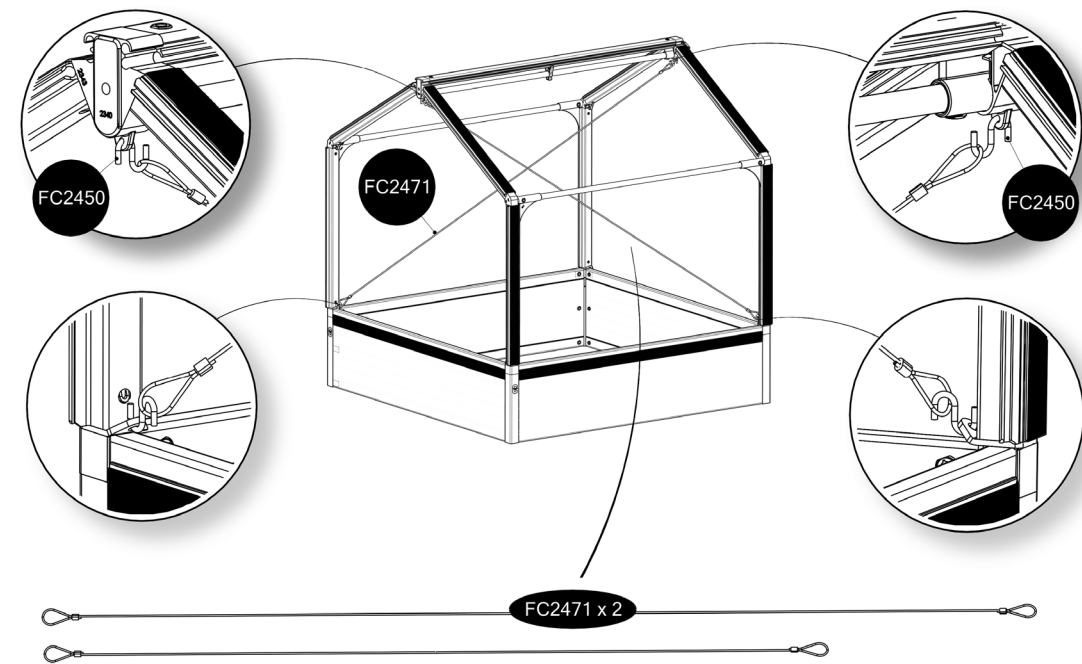

www.growcamp.com

1 GrowCamp BASIC

2

x4

3

4

5

6

7

8

At temperatures more than 30 °C/ 90 °F the plastic sides must be opened when the GrowCamp is mounted.