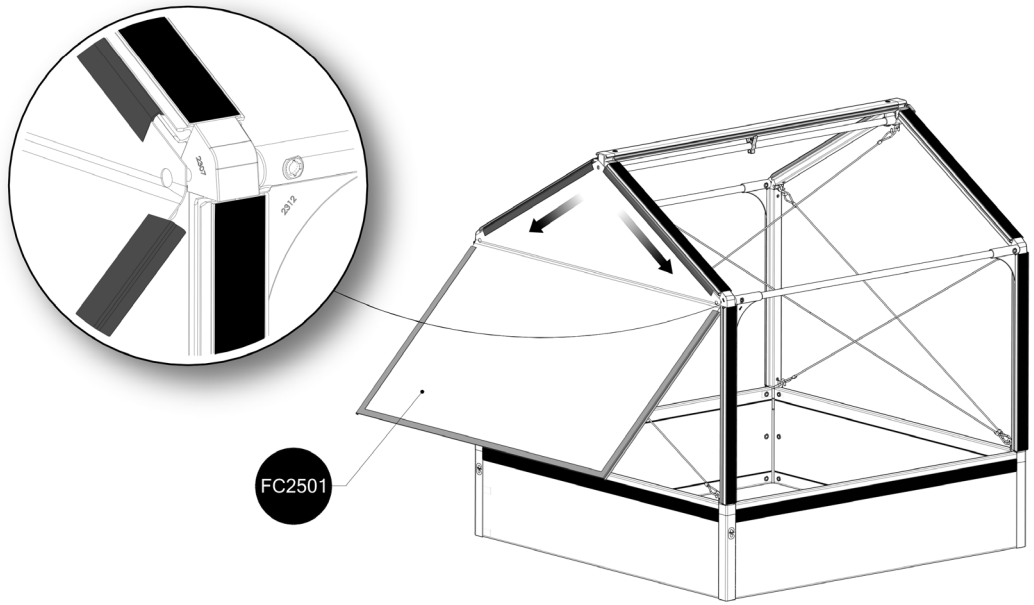

www.growcamp.com

1 GrowCamp BASIC

2

x4

3

4

5

6

7

8

At temperatures more than 30 °C/ 90 °F the plastic sides must be opened when the GrowCamp is mounted.