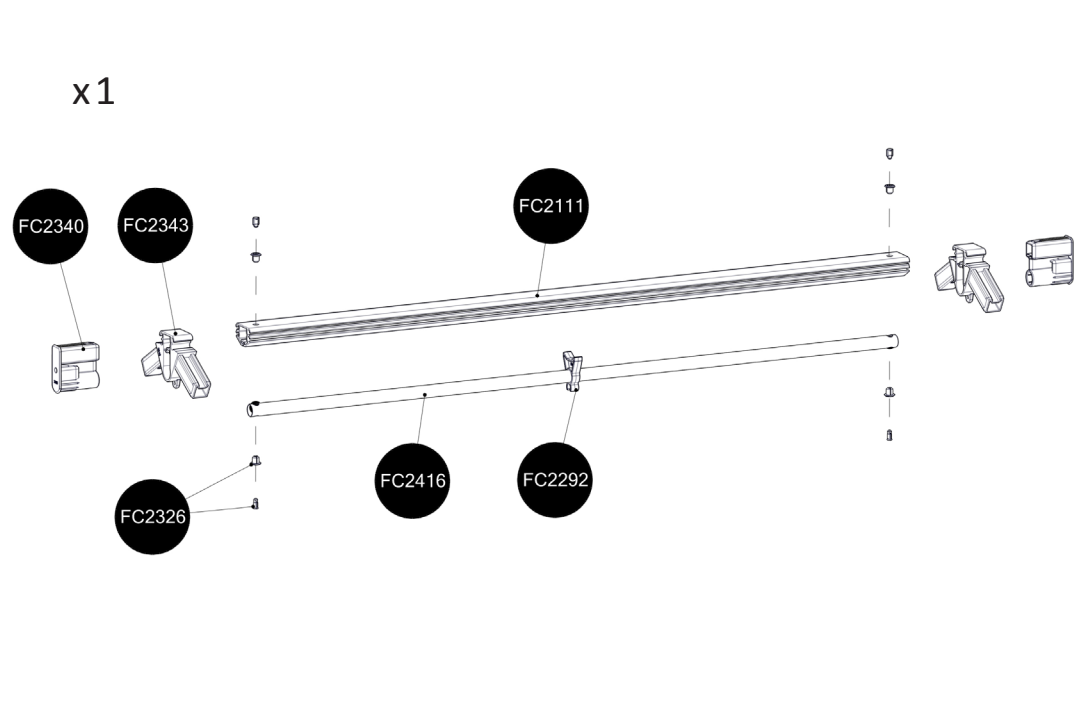

www.growcamp.com

1 GrowCamp BASIC

2

x4

3

4

5

6

7

8

At temperatures more than 30 °C/ 90 °F the plastic sides must be opened when the GrowCamp is mounted.