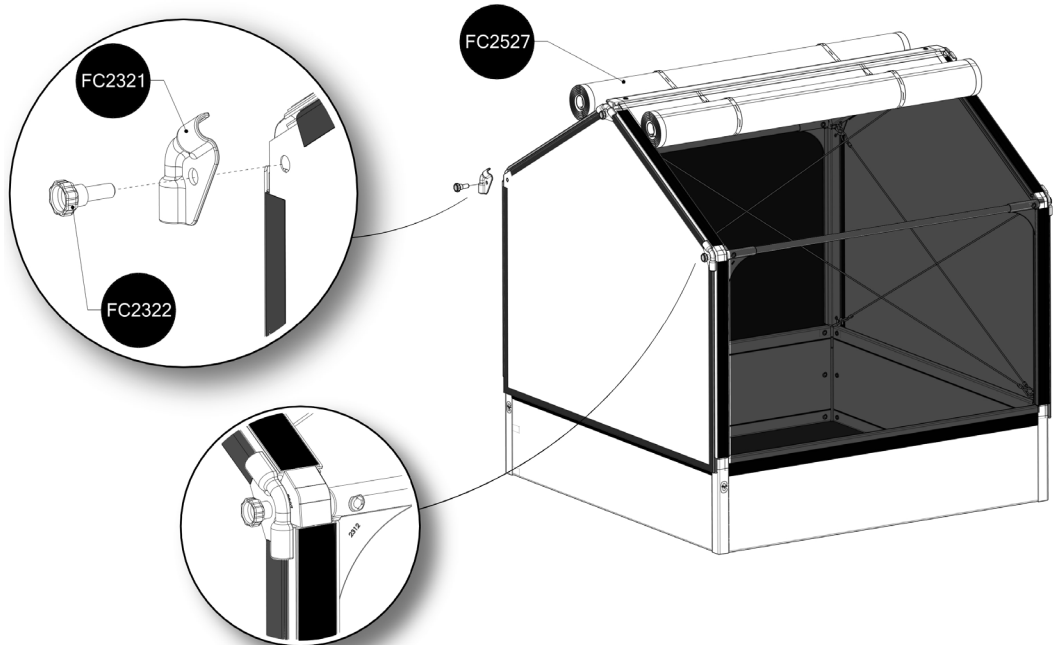

www.growcamp.com

1 GrowCamp BASIC

2

x4

3

4

5

6

7

8

At temperatures more than 30 °C/ 90 °F the plastic sides must be opened when the GrowCamp is mounted.