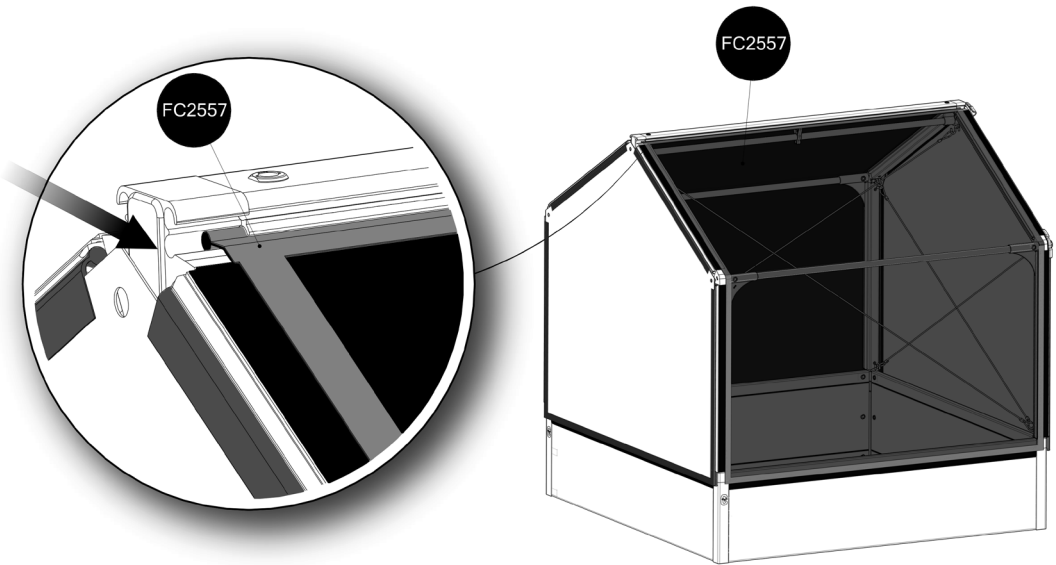

www.growcamp.com

1 GrowCamp BASIC

2

x4

3

4

5

6

7

8

At temperatures more than 30 °C/ 90 °F the plastic sides must be opened when the GrowCamp is mounted.