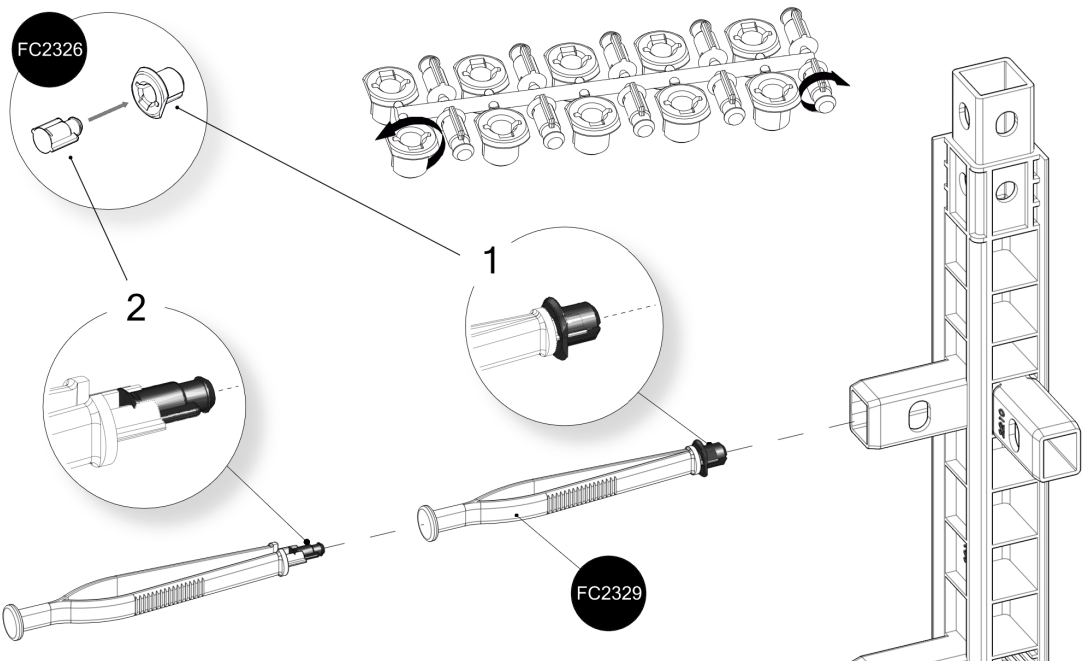

www.growcamp.com

1 GrowCamp BASIC

2

x4

3

4

5

6

7

8

At temperatures more than 30 °C/ 90 °F the plastic sides must be opened when the GrowCamp is mounted.