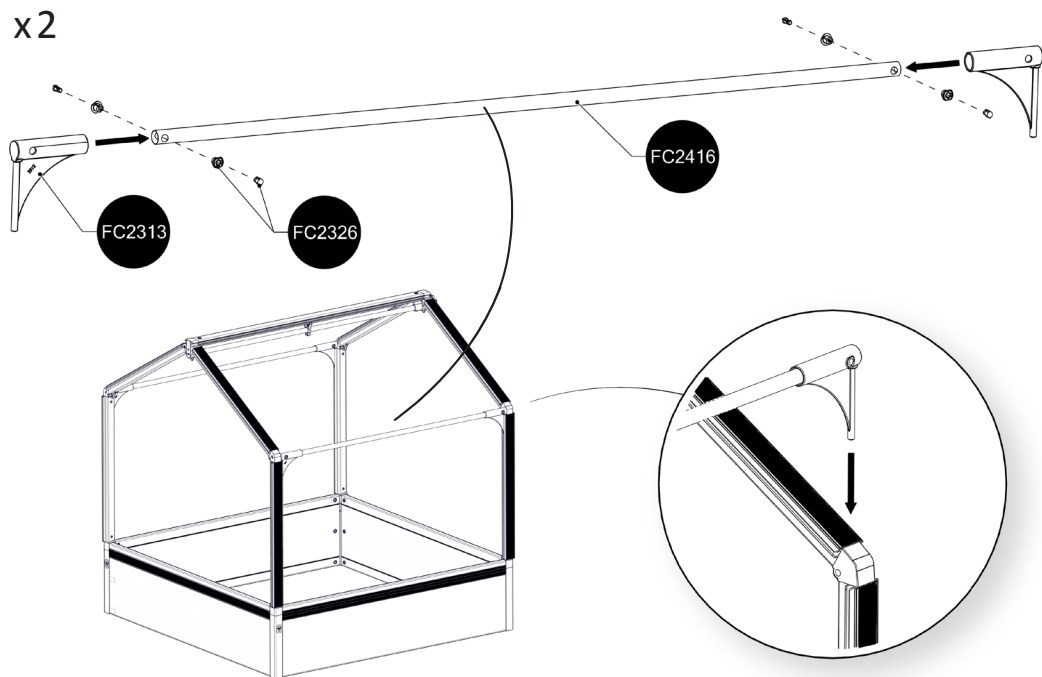

www.growcamp.com

1 GrowCamp BASIC

2

x4

3

4

5

6

7

8

At temperatures more than 30 °C/ 90 °F the plastic sides must be opened when the GrowCamp is mounted.