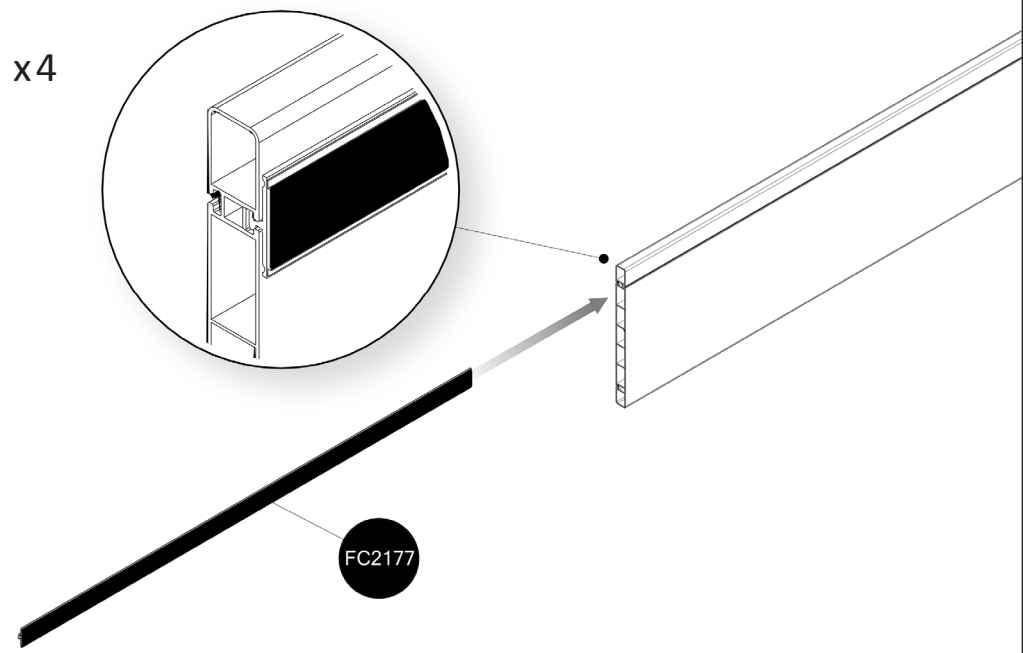

www.growcamp.com

1 GrowCamp BASIC

2

x4

3

4

5

6

7

8

At temperatures more than 30 °C/ 90 °F the plastic sides must be opened when the GrowCamp is mounted.