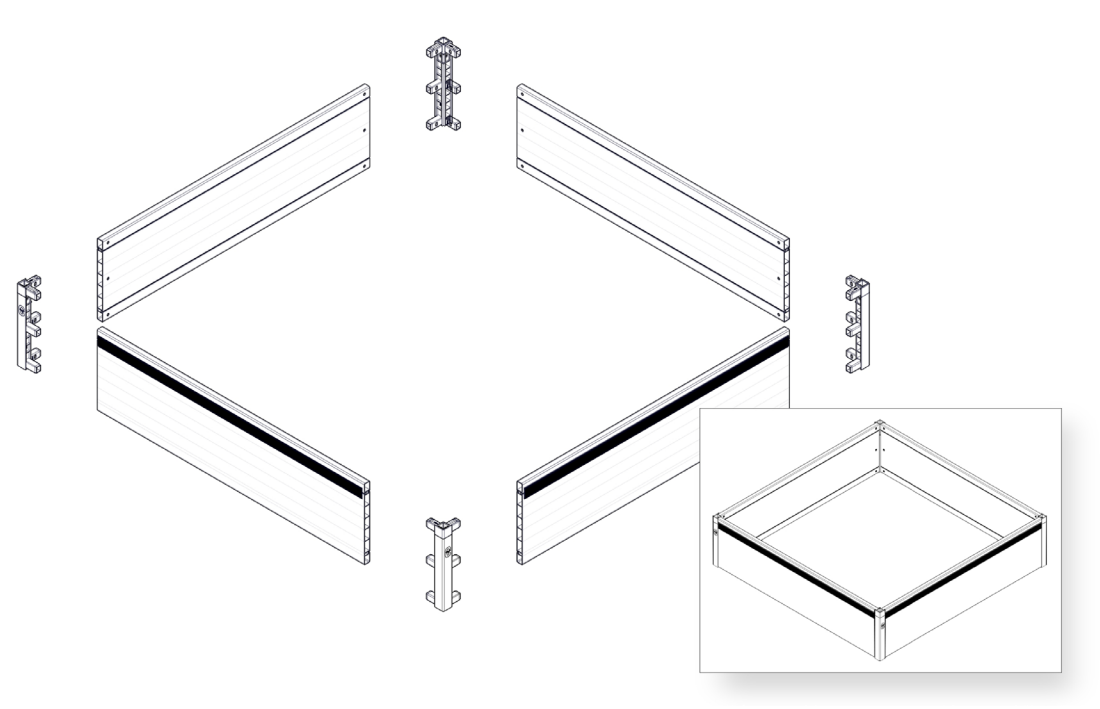

www.growcamp.com

1 GrowCamp BASIC

2

x4

3

4

5

6

7

8

At temperatures more than 30 °C/ 90 °F the plastic sides must be opened when the GrowCamp is mounted.