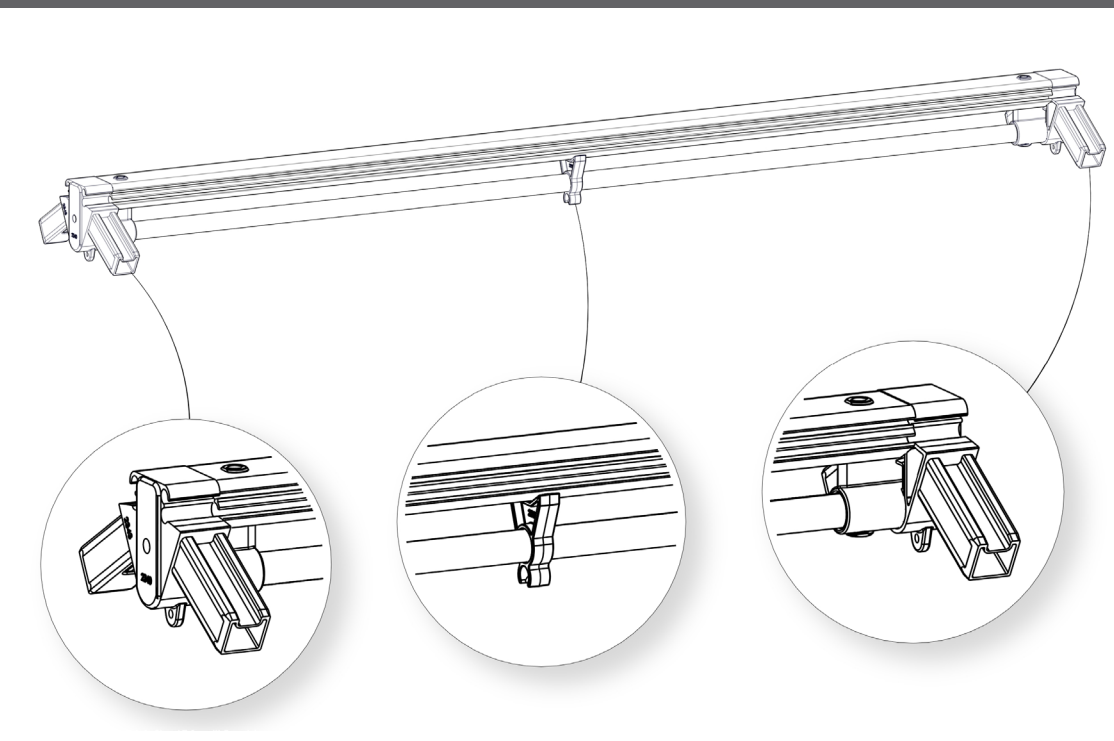

www.growcamp.com

1 GrowCamp BASIC

2

x4

3

4

5

6

7

8

At temperatures more than 30 °C/ 90 °F the plastic sides must be opened when the GrowCamp is mounted.