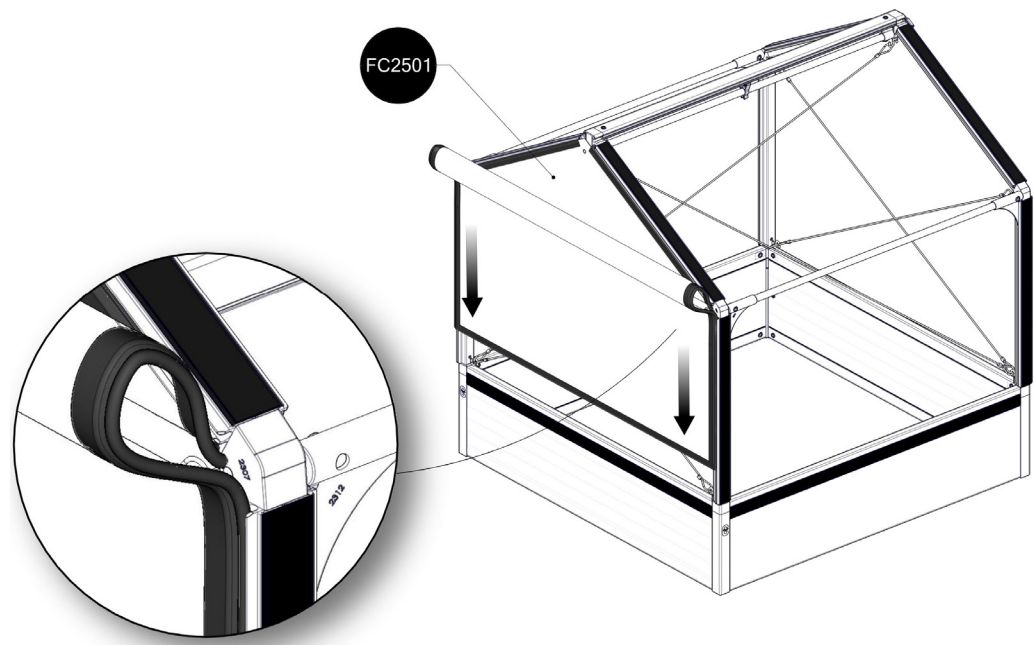

www.growcamp.com

1 GrowCamp BASIC

2

x4

3

4

5

6

7

8

At temperatures more than 30 °C/ 90 °F the plastic sides must be opened when the GrowCamp is mounted.