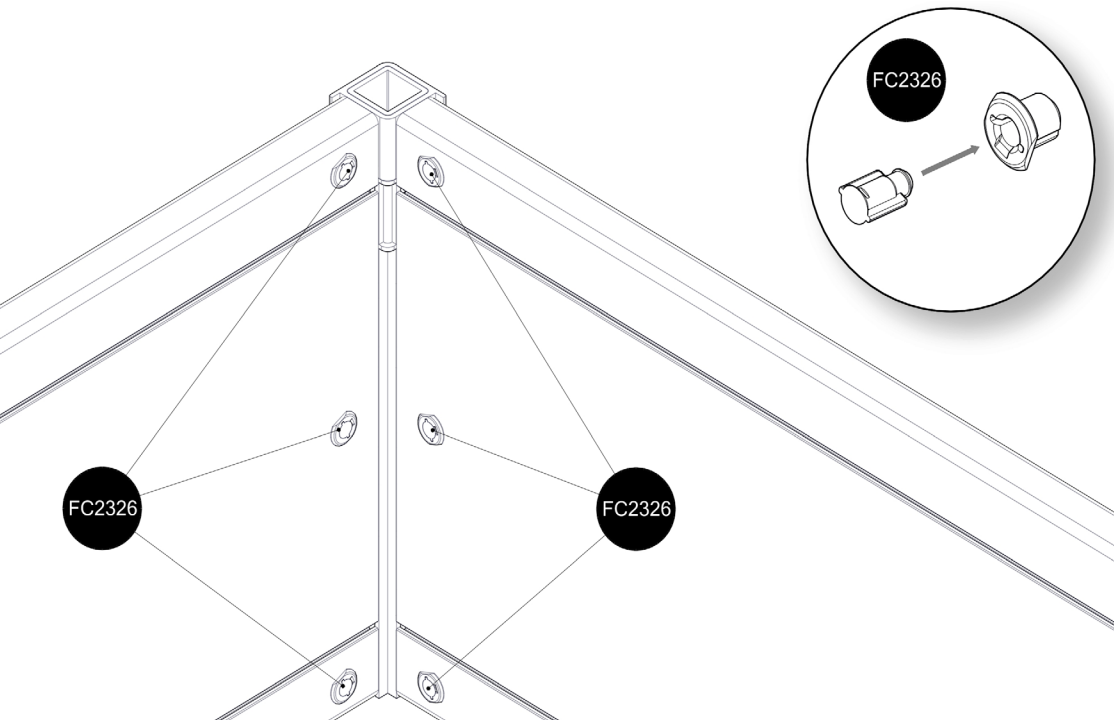

www.growcamp.com

1 GrowCamp BASIC

2

x4

3

4

5

6

7

8

At temperatures more than 30 °C/ 90 °F the plastic sides must be opened when the GrowCamp is mounted.