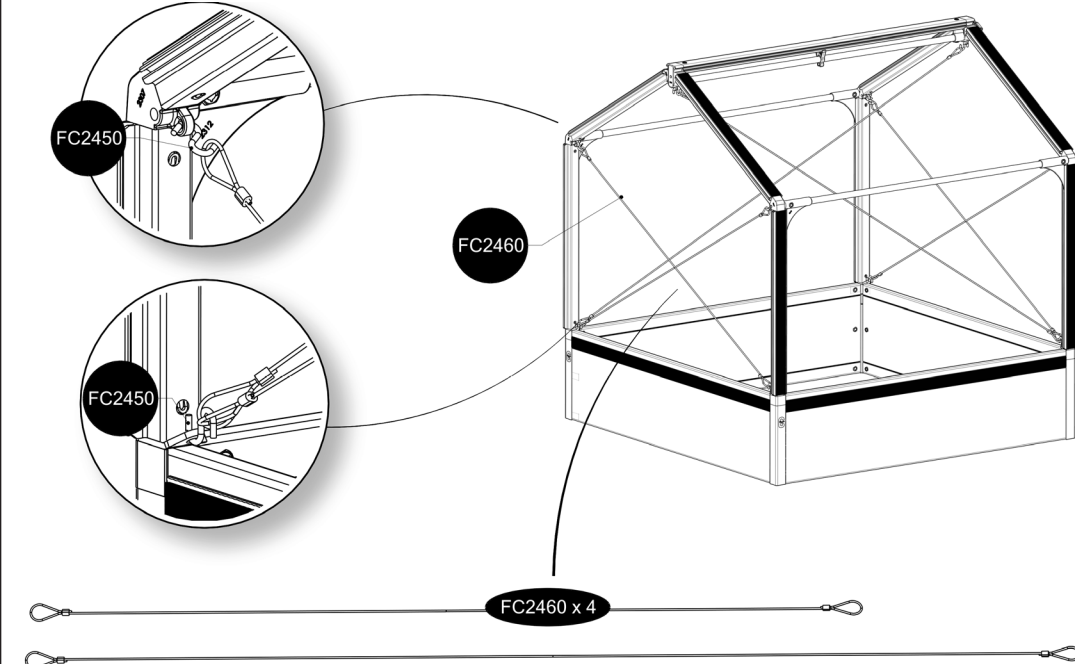

www.growcamp.com

1 GrowCamp BASIC

2

x4

3

4

5

6

7

8

At temperatures more than 30 °C/ 90 °F the plastic sides must be opened when the GrowCamp is mounted.